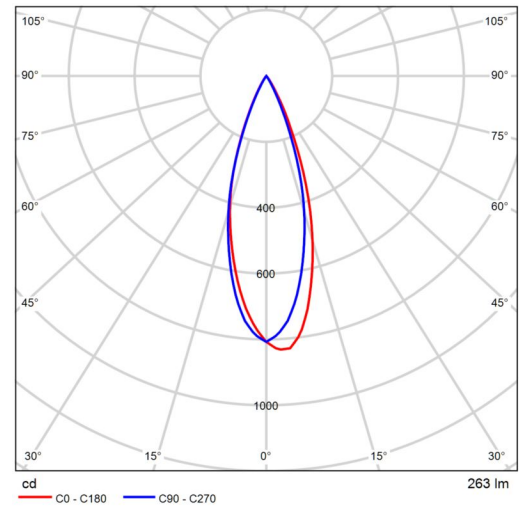

Product data sheet

COLLINGWOOD - SL220 F WW BLK + GH220B

Article No.	SL020A WW BLK + GH220B
P	3.0 W
$\Phi_{\text{Luminaire}}$	263 lm
Luminous efficacy	87.7 lm/W
CCT	2962 K
CRI	80

A SL220 Spike light with a hood attachment on the front to reduce glare

Polar LDC

Cone diagram

Product data sheet

Current - PRM32-36L-285-5K7-4W-HS

Article No.	-
P	33.4 W
$\Phi_{\text{Luminaire}}$	1906 lm
Luminous efficacy	57.0 lm/W
CCT	5000 K
CRI	70

Polar LDC

The PRM32 features sag or flat glass lens and is mounted below the arm or post top yoke mount 0-10V dimming ready, Integral surge suppression, 15 standard powder coat finishes, Upgrade Kits,

Product data sheet

Current - PRMD2-72L-225-3K7-4W

Article No.	-
P	50.0 W
$\Phi_{\text{Luminaire}}$	5941 lm
Luminous efficacy	118.8 lm/W
CCT	3000 K
CRI	70

Polar LDC

Promenade featuring AAL's Strike Optics technology, is the answer to performance and aesthetics in period style fixtures. 0-10V dimming ready, Integral surge suppression, 15 standard colors,