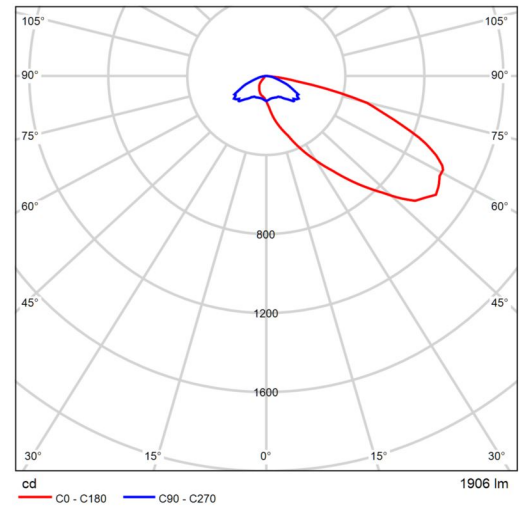

Product data sheet

COLLINGWOOD - SL220 F WW BLK + GH220B

Article No.	SL020A WW BLK + GH220B
P	3.0 W
$\Phi_{\text{Luminaire}}$	263 lm
Luminous efficacy	87.7 lm/W
CCT	2962 K
CRI	80

A SL220 Spike light with a hood attachment on the front to reduce glare

Polar LDC

Cone diagram

Product data sheet

Current - PRM32-36L-285-5K7-4W-HS

Article No.	-
P	33.4 W
$\Phi_{\text{Luminaire}}$	1906 lm
Luminous efficacy	57.0 lm/W
CCT	5000 K
CRI	70

Polar LDC

The PRM32 features sag or flat glass lens and is mounted below the arm or post top yoke mount 0-10V dimming ready, Integral surge suppression, 15 standard powder coat finishes, Upgrade Kits,

Product data sheet

Current - PRMD2-72L-225-3K7-4W

Article No.	-
P	50.0 W
$\Phi_{\text{Luminaire}}$	5941 lm
Luminous efficacy	118.8 lm/W
CCT	3000 K
CRI	70

Polar LDC

Promenade featuring AAL's Strike Optics technology, is the answer to performance and aesthetics in period style fixtures. 0-10V dimming ready, Integral surge suppression, 15 standard colors,