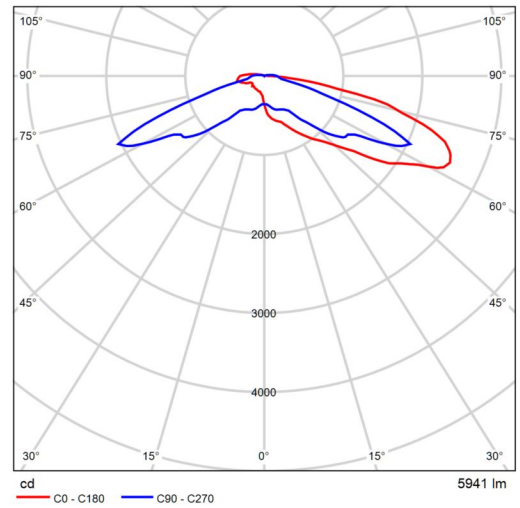

Product data sheet

COLLINGWOOD - SL220 F WW BLK + GH220B

Article No.	SL020A WW BLK + GH220B
P	3.0 W
$\Phi_{\text{Luminaire}}$	263 lm
Luminous efficacy	87.7 lm/W
CCT	2962 K
CRI	80

A SL220 Spike light with a hood attachment on the front to reduce glare

Polar LDC

Cone diagram

Product data sheet

Current - PRM32-36L-285-5K7-4W-HS

Article No.	-
P	33.4 W
$\Phi_{\text{Luminaire}}$	1906 lm
Luminous efficacy	57.0 lm/W
CCT	5000 K
CRI	70

Polar LDC

The PRM32 features sag or flat glass lens and is mounted below the arm or post top yoke mount 0-10V dimming ready, Integral surge suppression, 15 standard powder coat finishes, Upgrade Kits,

Product data sheet

Current - PRMD2-72L-225-3K7-4W

Article No.	-
P	50.0 W
$\Phi_{\text{Luminaire}}$	5941 lm
Luminous efficacy	118.8 lm/W
CCT	3000 K
CRI	70

Polar LDC

Promenade featuring AAL's Strike Optics technology, is the answer to performance and aesthetics in period style fixtures. 0-10V dimming ready, Integral surge suppression, 15 standard colors,